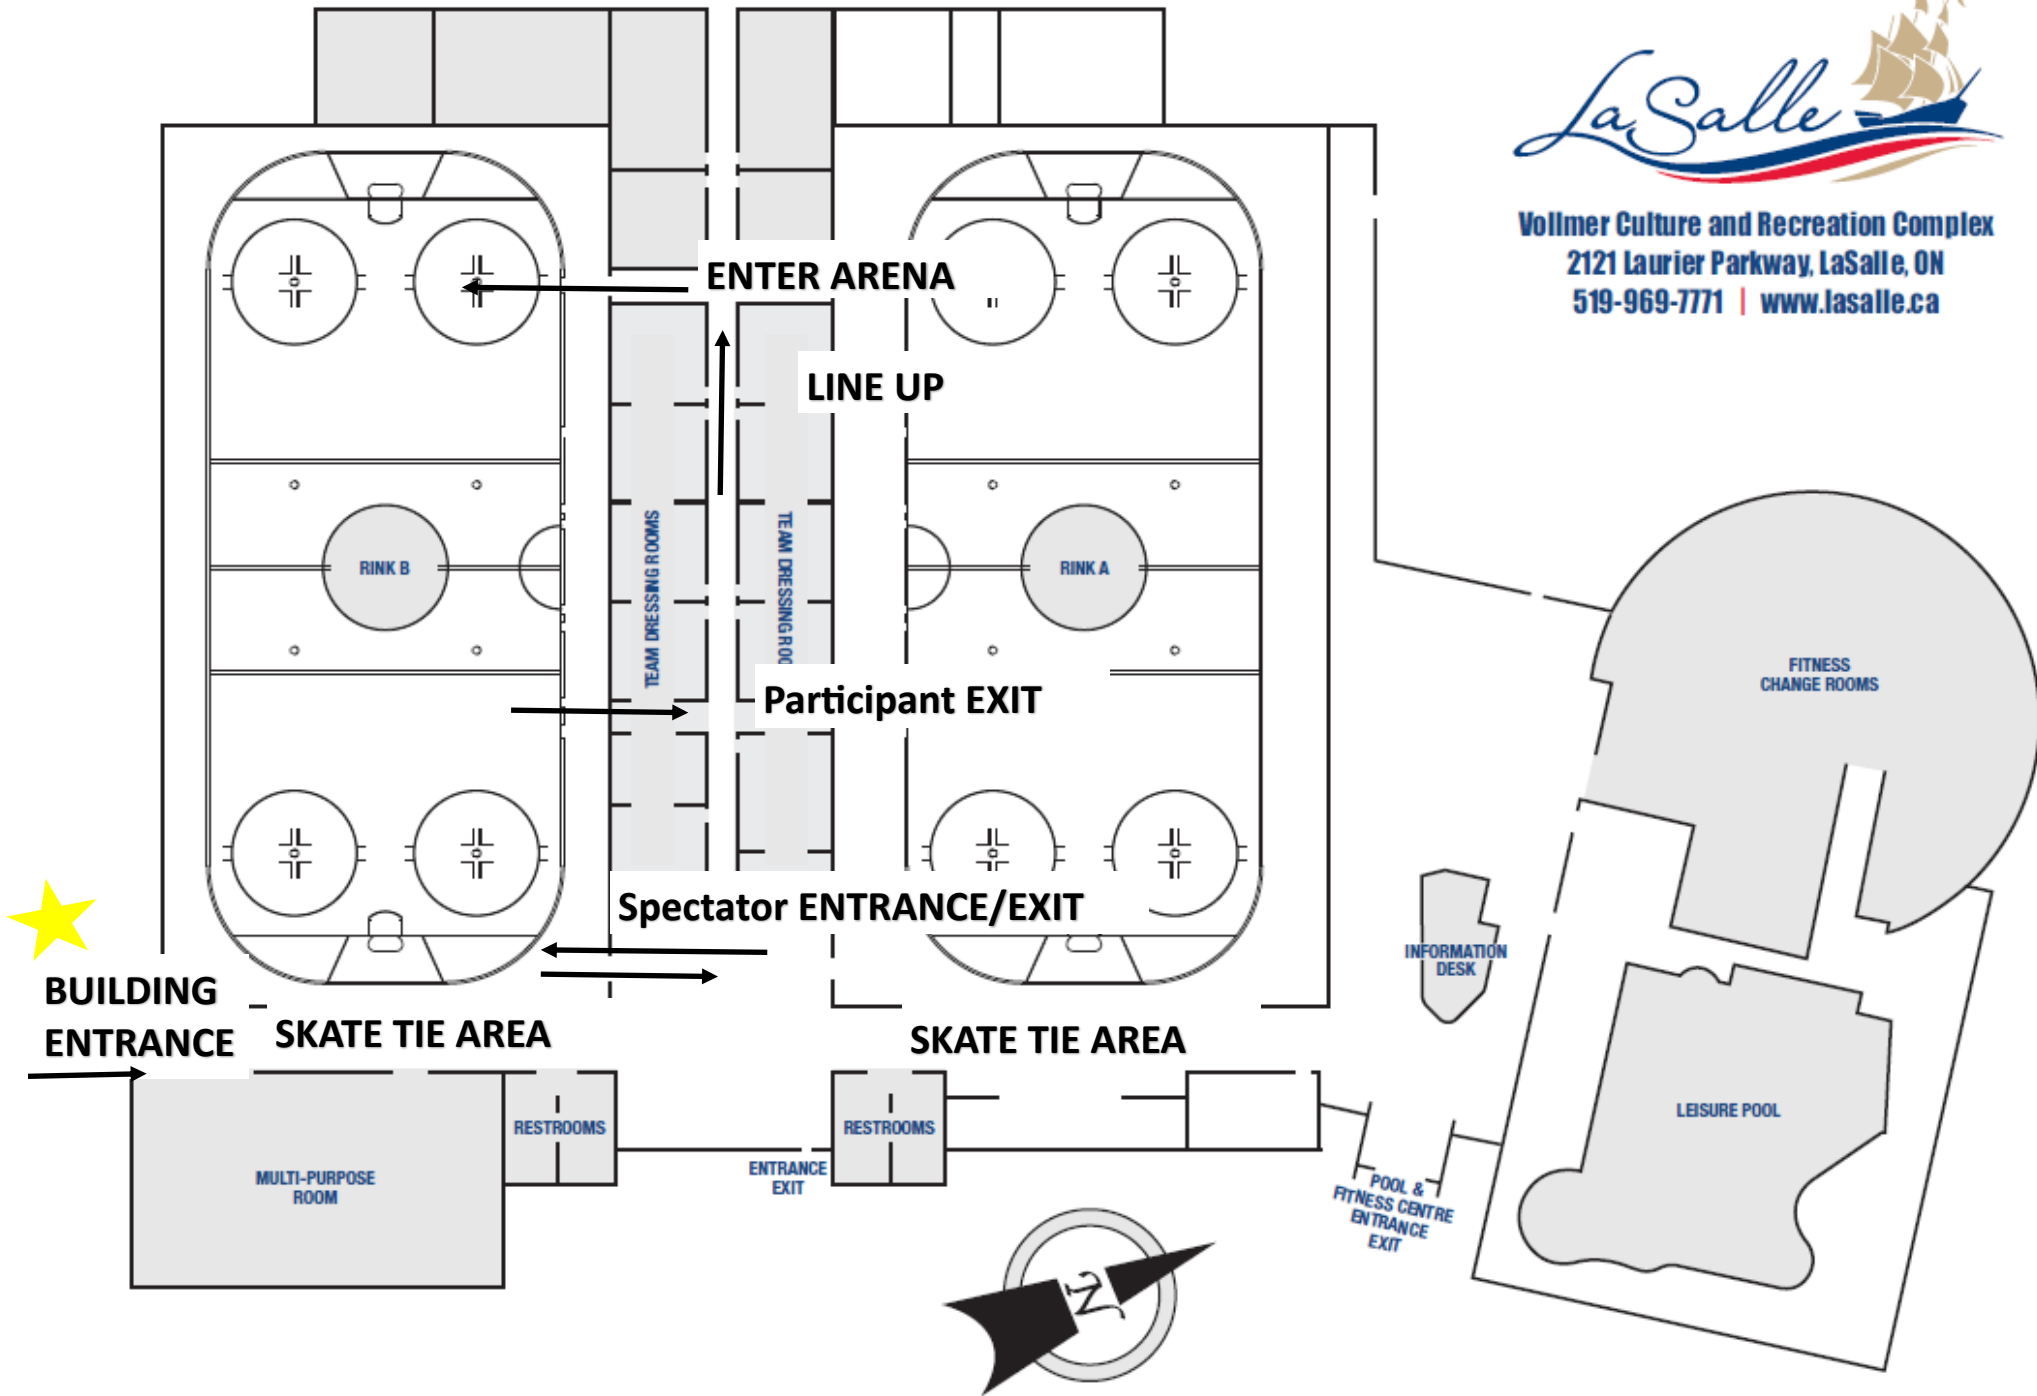

Vollmer Culture and Recreation Complex
2121 Laurier Parkway, LaSalle, ON
519-969-7771 | www.lasalle.ca

GROUP 1

1. arrive 15 min prior to rental.
2. Put skates on in hallway in staging area
3. Proceed to "ENTRANCE" (furthest entrance in dressing room hallway). line up physically distanced (must be in line by 10 minutes prior to start of ice time).

GROUP 2

- 1, Exit the ice immediately at the end of the rental
2. Proceed to the "EXIT" in an orderly fashion (single file line, physically distanced)
- 3, return to staging area to remove skates and leave the building immediately